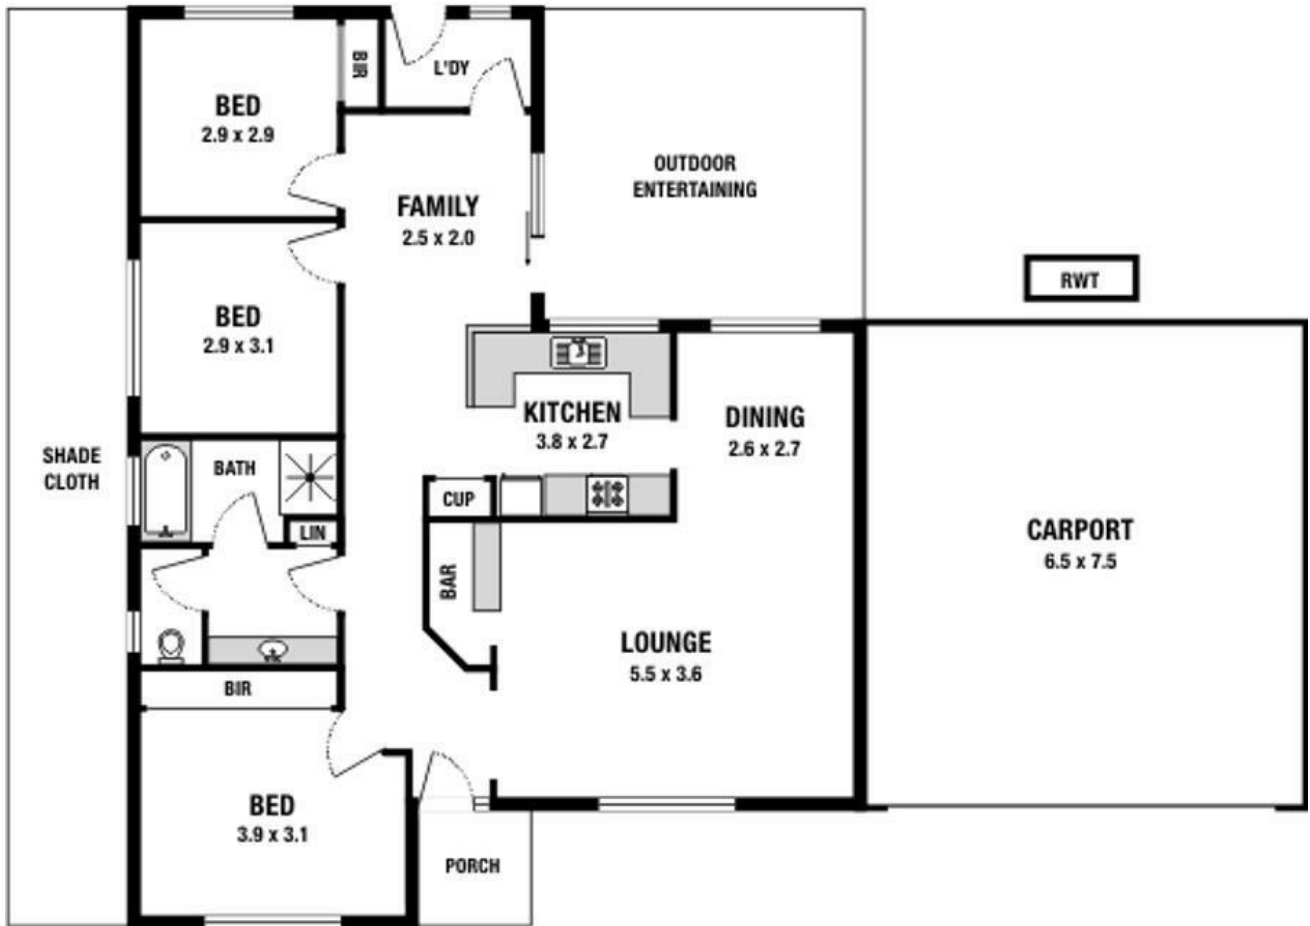

SHED

SHED

SHED

BED  
2.9 x 2.9

BED  
2.9 x 3.1

BED  
3.9 x 3.1

FAMILY  
2.5 x 2.0

KITCHEN  
3.8 x 2.7

DINING  
2.6 x 2.7

LOUNGE  
5.5 x 3.6

CARPORT  
6.5 x 7.5

RWT

SHADE CLOTH

BATH

LIN

BIR