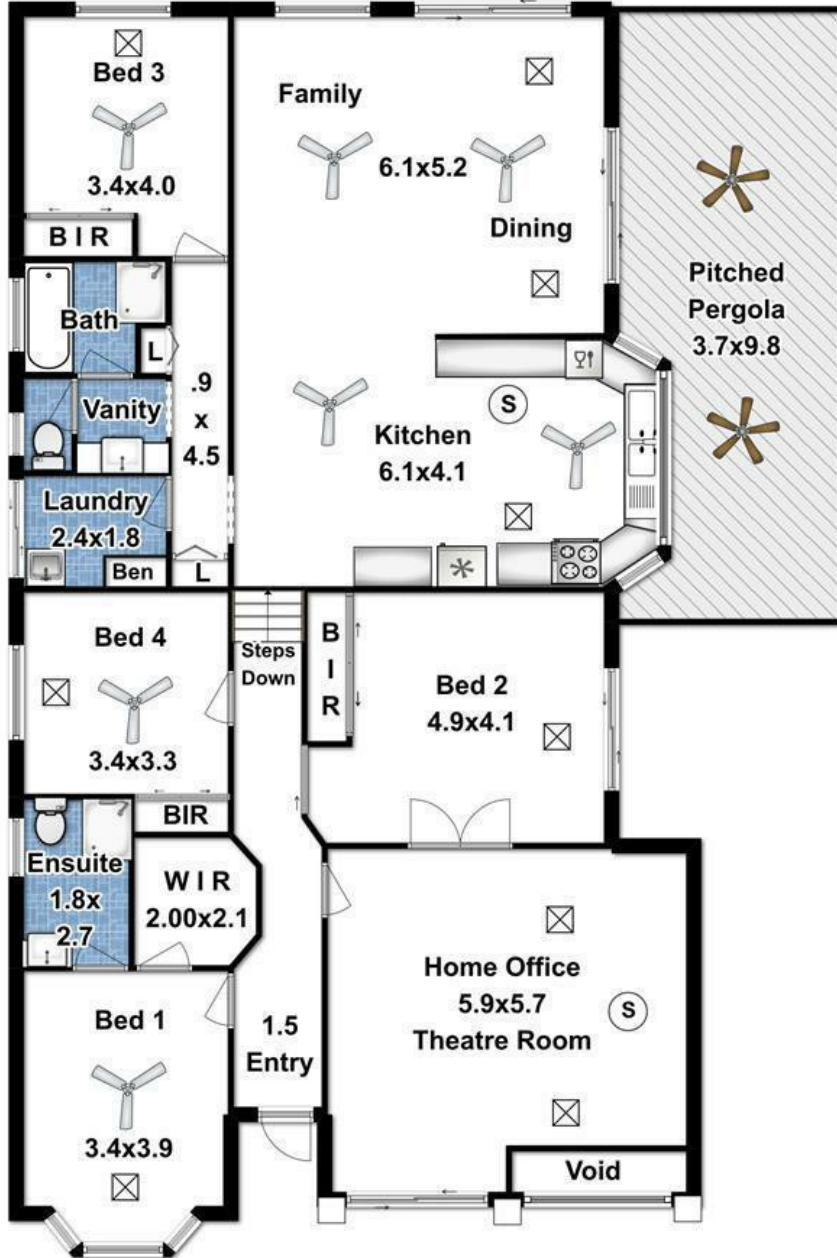

Area	Sqm
Living	200
Pergola	36.3
Shed	8.3

This is a sketch for illustration only.  
Measurements are metric,internal and approximate.

Produced by [Open2view.com](http://Open2view.com)